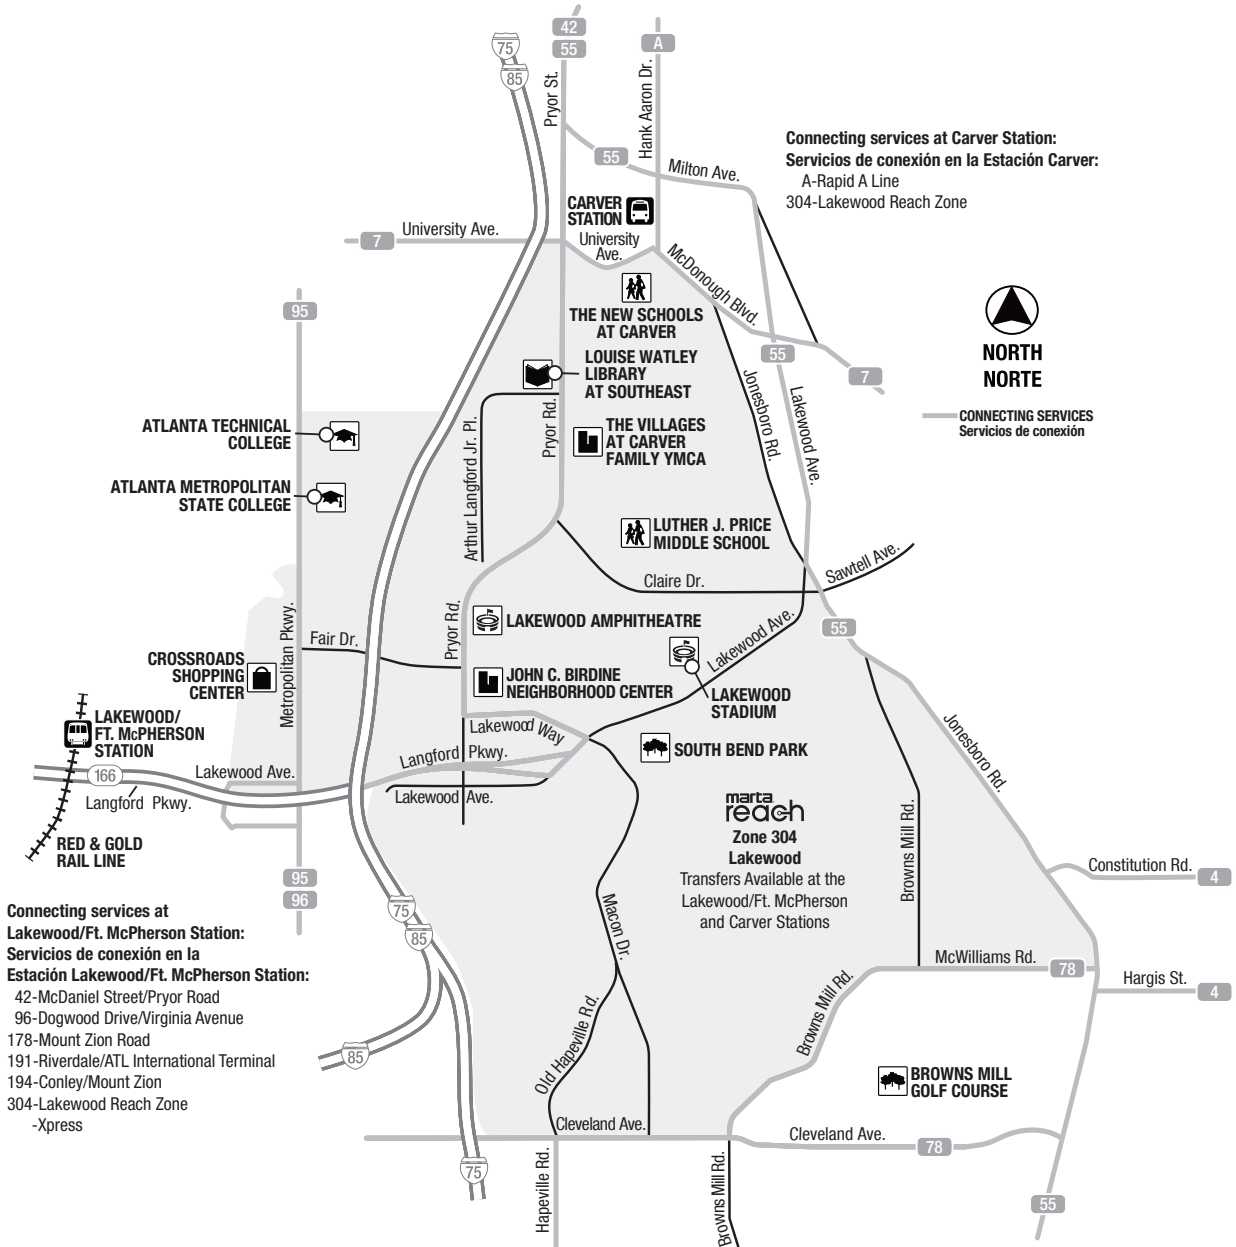

## marta reach

Your destination has never been closer to your door.

WITH SERVICE TO:

- Carver Station
- Lakewood/  
Ft. McPherson Station

MARTA  
Reach

EFFECTIVE: March 7, 2026

To request information in another language or in accessible format, call 404-848-4037 or 404-848-5665 (TTY)

# marta reach

Reach provides on-demand, point-to-point shared rides with connections to rail and bus routes in 12 zones across MARTA's service area.

Reach ofrece viajes compartidos bajo demanda, de punto a punto, con conexiones a rutas de tren y autobús en 12 zonas dentro del área de servicio de MARTA.

### To book a ride

- **Download the app**  
Available from the Google Play or Apple App Store now.
- **Visit us on the web**  
At [book.martareach.rideco.com/login](http://book.martareach.rideco.com/login).
- **Call MARTA Reach reservations**  
At 404-848-6622 (available from 8:30 AM to 5:00 PM daily).

CONNECTING SERVICES  
 Servicios de conexión

**MAP LEGEND**

- Reach Zone
- Bus Routes
- Rail Lines